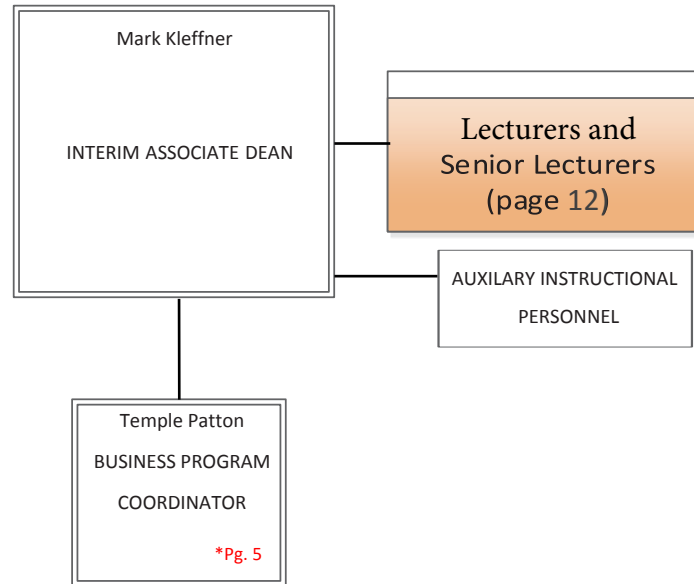

- **Tim Rehner**
Dean and Director of The Ohio State University at Lima
- **Mark Kleffner**
Interim Associate Dean
- **Bryan Albright**
Assistant Dean of Student and Community Engagement
- **Meggie Young**
Interim Assistant Dean of Academics
- **Kristina Healy**
Director of Enrollment Services
- **Devon Phelps**
SFO & Special Assistant to Lima Dean & Director
- **Lesley Fry**
Director of Advancement
- **Ron Kaufman**
Facilities Superintendent
- **Temple Patton**
Diversity and Inclusion Manager
- **Melissa Coldiron**
Human Resources Manager

*Pg. 11

All tenured and tenure track faculty report to the Dean/Director.

All tenured and tenure track faculty report to the Dean/Director.

All tenured and tenure track faculty report to the Dean/Director.