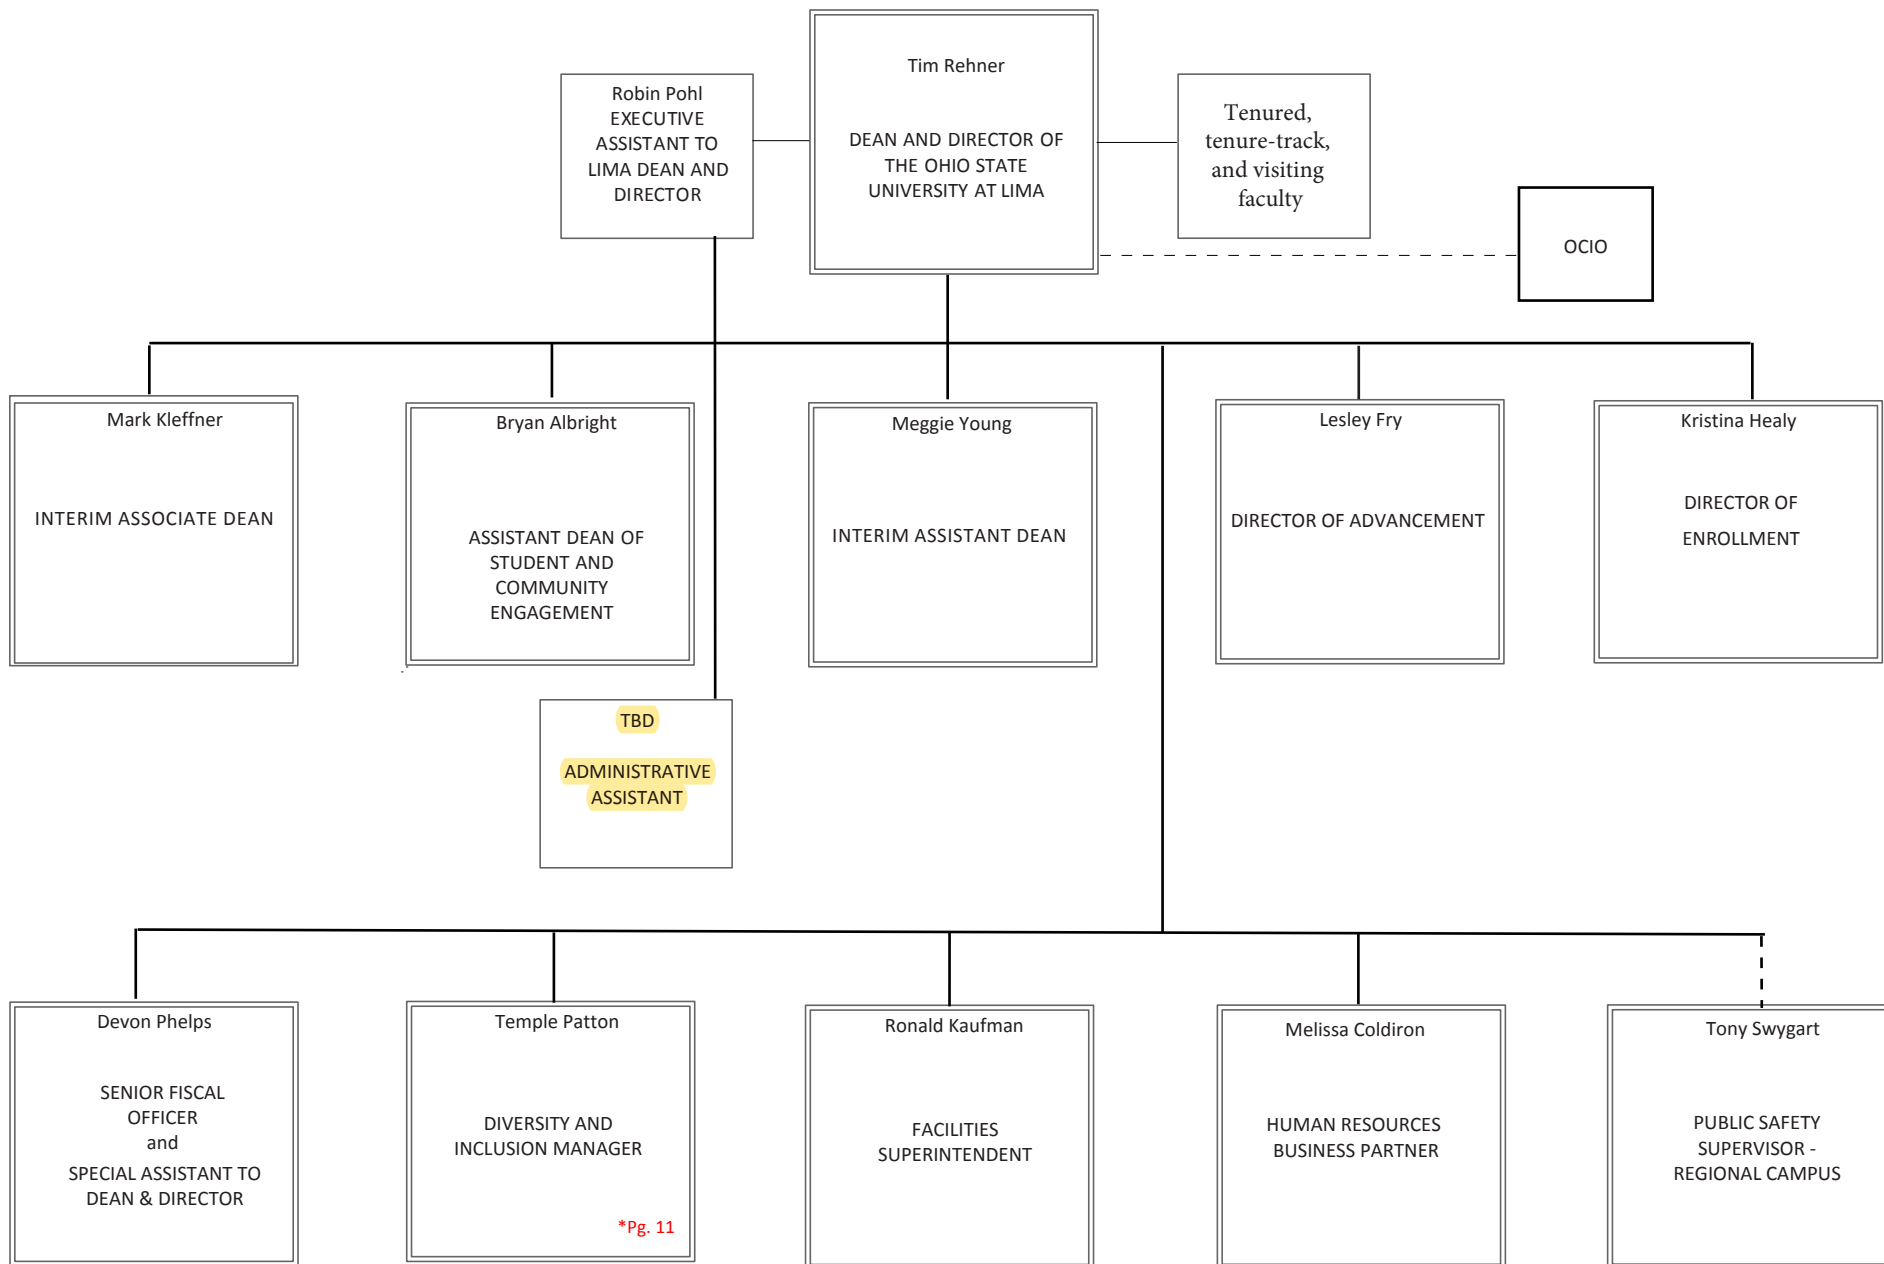

**THE OHIO STATE
UNIVERSITY**

LIMA

ORGANIZATIONAL GUIDE

Updated April 2020

INTRODUCTION

This organizational chart is intended to be a **living document** with the purpose of identifying positions and understanding the vital part we all play within our campus community.

This document will be reviewed annually per the academic calendar. Every year during the AMCP process, leadership will evaluate current job descriptions and the organizational chart to verify accuracy and update as necessary.

- **Tim Rehner**
Dean and Director of The Ohio State University at Lima
- **Mark Kleffner**
Interim Associate Dean
- **Bryan Albright**
Assistant Dean of Student and Community Engagement
- **Meggie Young**
Interim Assistant Dean of Academics
- **Kristina Healy**
Director of Enrollment Services
- **Devon Phelps**
SFO & Special Assistant to Lima Dean & Director
- **Lesley Fry**
Director of Advancement
- **Ron Kaufman**
Facilities Superintendent
- **Temple Patton**
Diversity and Inclusion Manager
- **Melissa Coldiron**
Human Resources Manager

*Pg. 11

All tenured and tenure track faculty report to the Dean/Director.

All tenured and tenure track faculty report to the Dean/Director.

All tenured and tenure track faculty report to the Dean/Director.