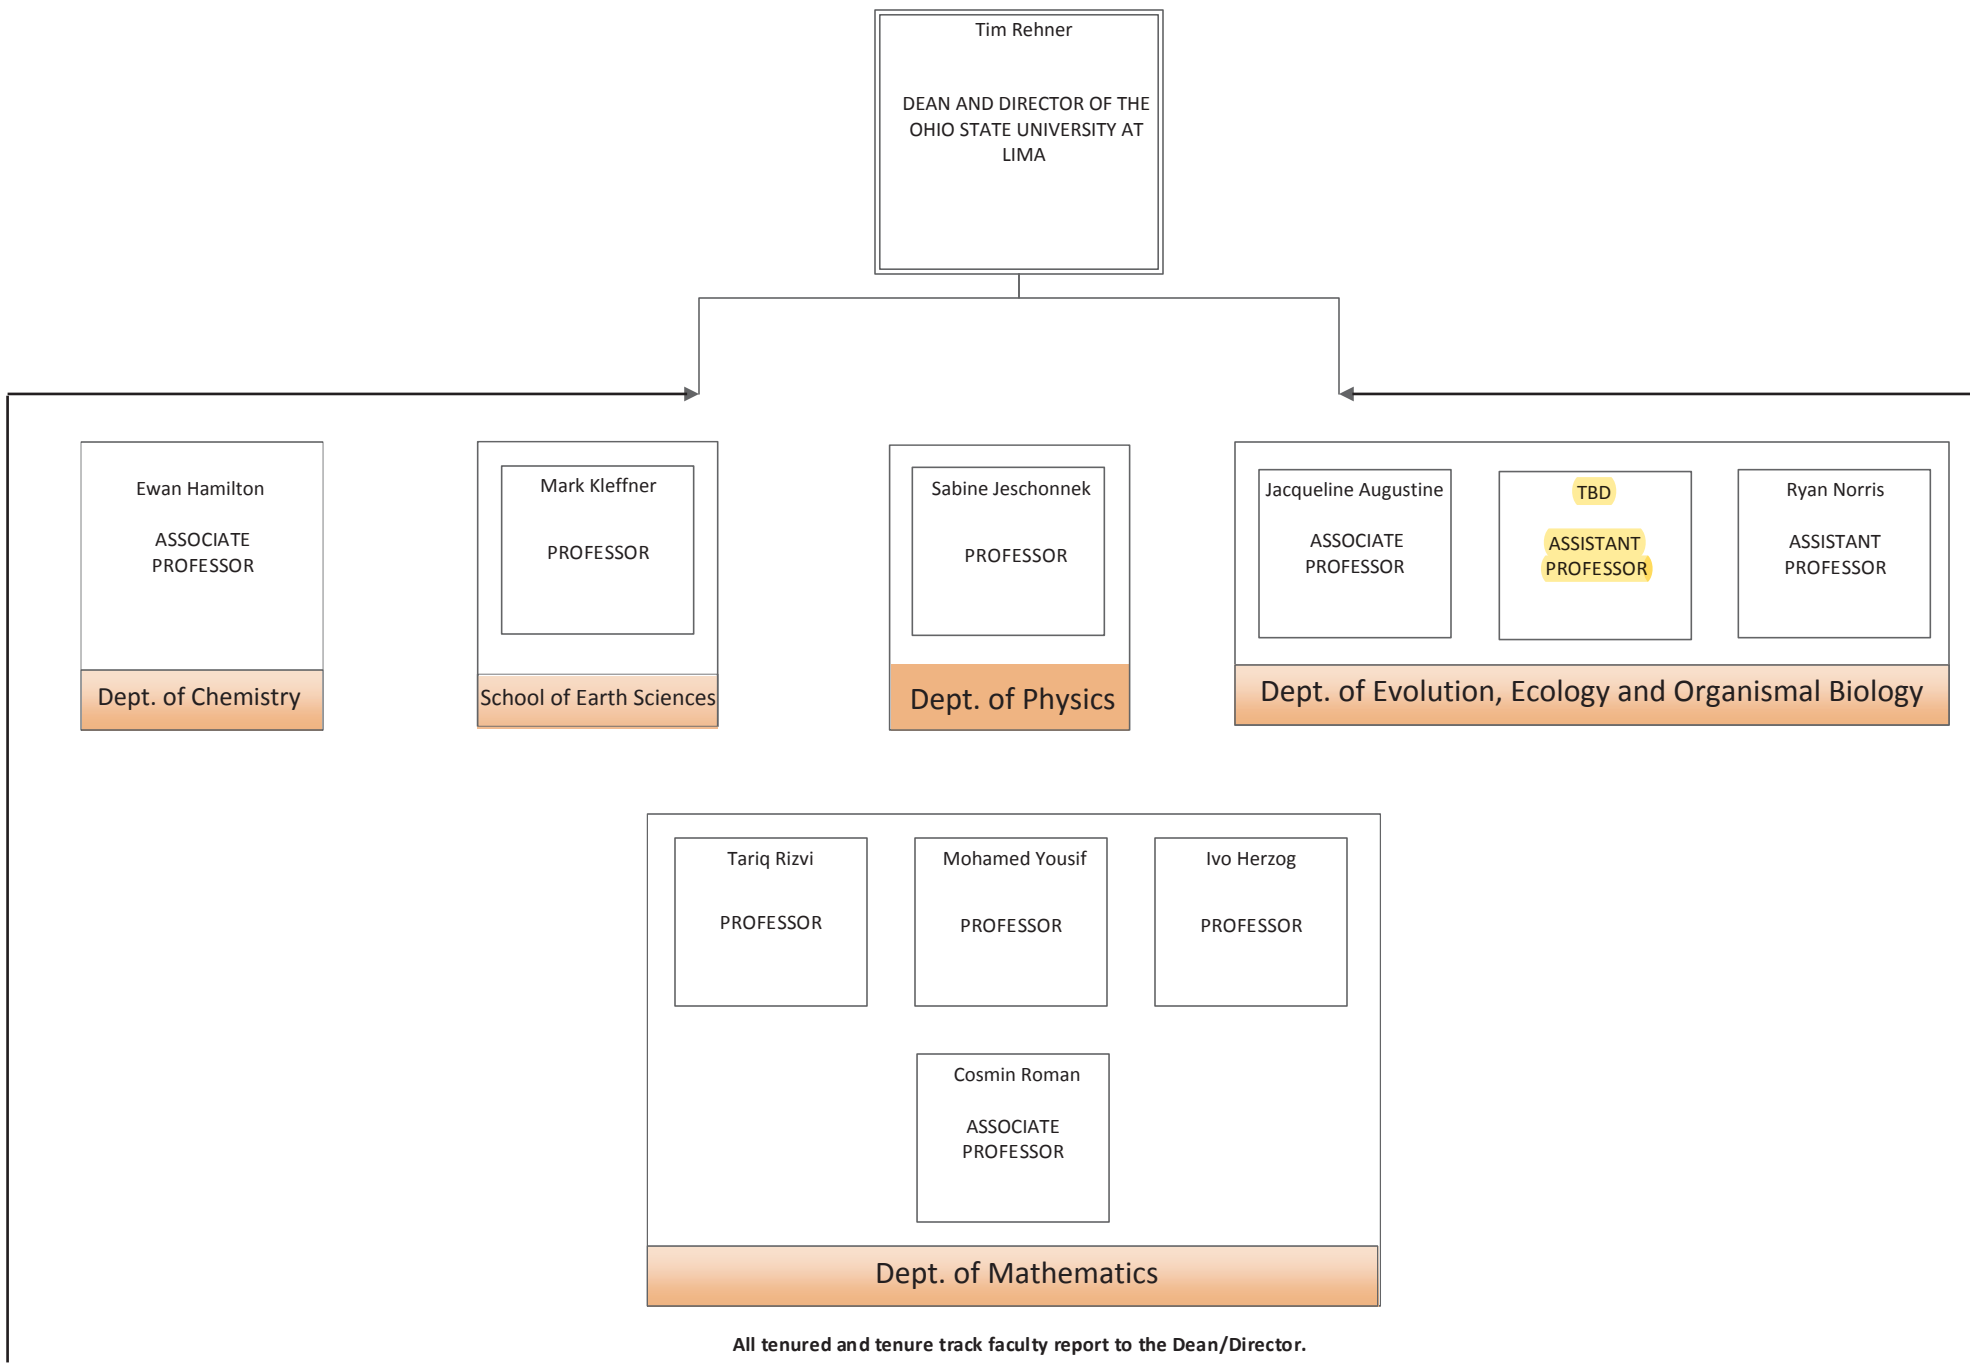

**THE OHIO STATE
UNIVERSITY**

LIMA

ORGANIZATIONAL GUIDE

Updated April 2020

INTRODUCTION

This organizational chart is intended to be a **living document** with the purpose of identifying positions and understanding the vital part we all play within our campus community.

- **Tim Rehner**
Dean and Director of The Ohio State University at Lima
- **Mark Kleffner**
Interim Associate Dean
- **Bryan Albright**
Assistant Dean of Student and Community Engagement
- **Meggie Young**
Interim Assistant Dean of Academics
- **Kristina Healy**
Director of Enrollment Services
- **Devon Phelps**
SFO & Special Assistant to Lima Dean & Director
- **Lesley Fry**
Director of Advancement
- **Ron Kaufman**
Facilities Superintendent
- **Temple Patton**
Diversity and Inclusion Manager
- **Melissa Coldiron**
Human Resources Manager

*Pg. 11

All tenured and tenure track faculty report to the Dean/Director.

All tenured and tenure track faculty report to the Dean/Director.

All tenured and tenure track faculty report to the Dean/Director.