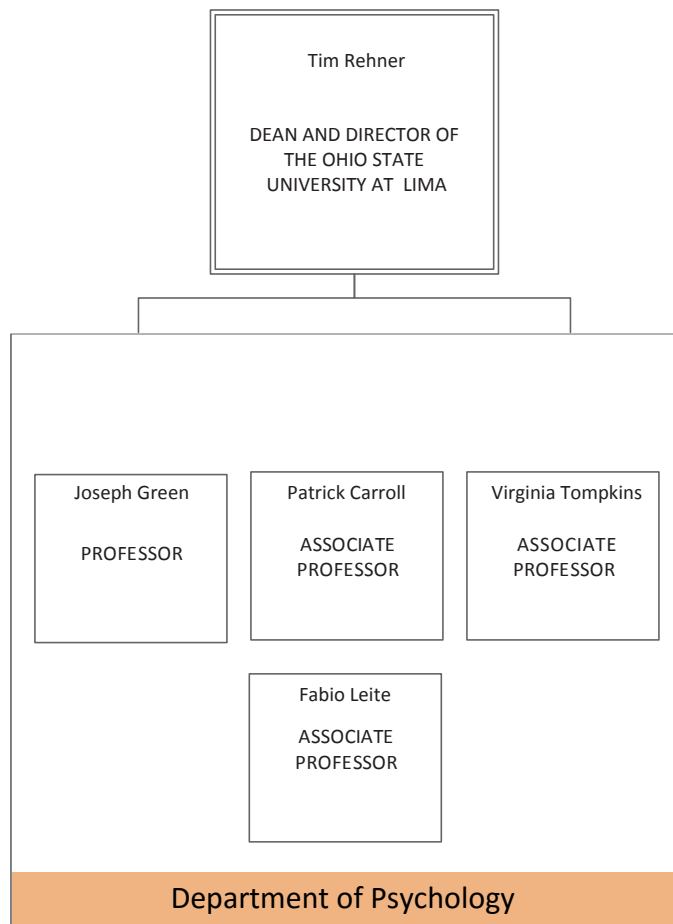

All tenured and tenure track faculty report to the Dean/Director.