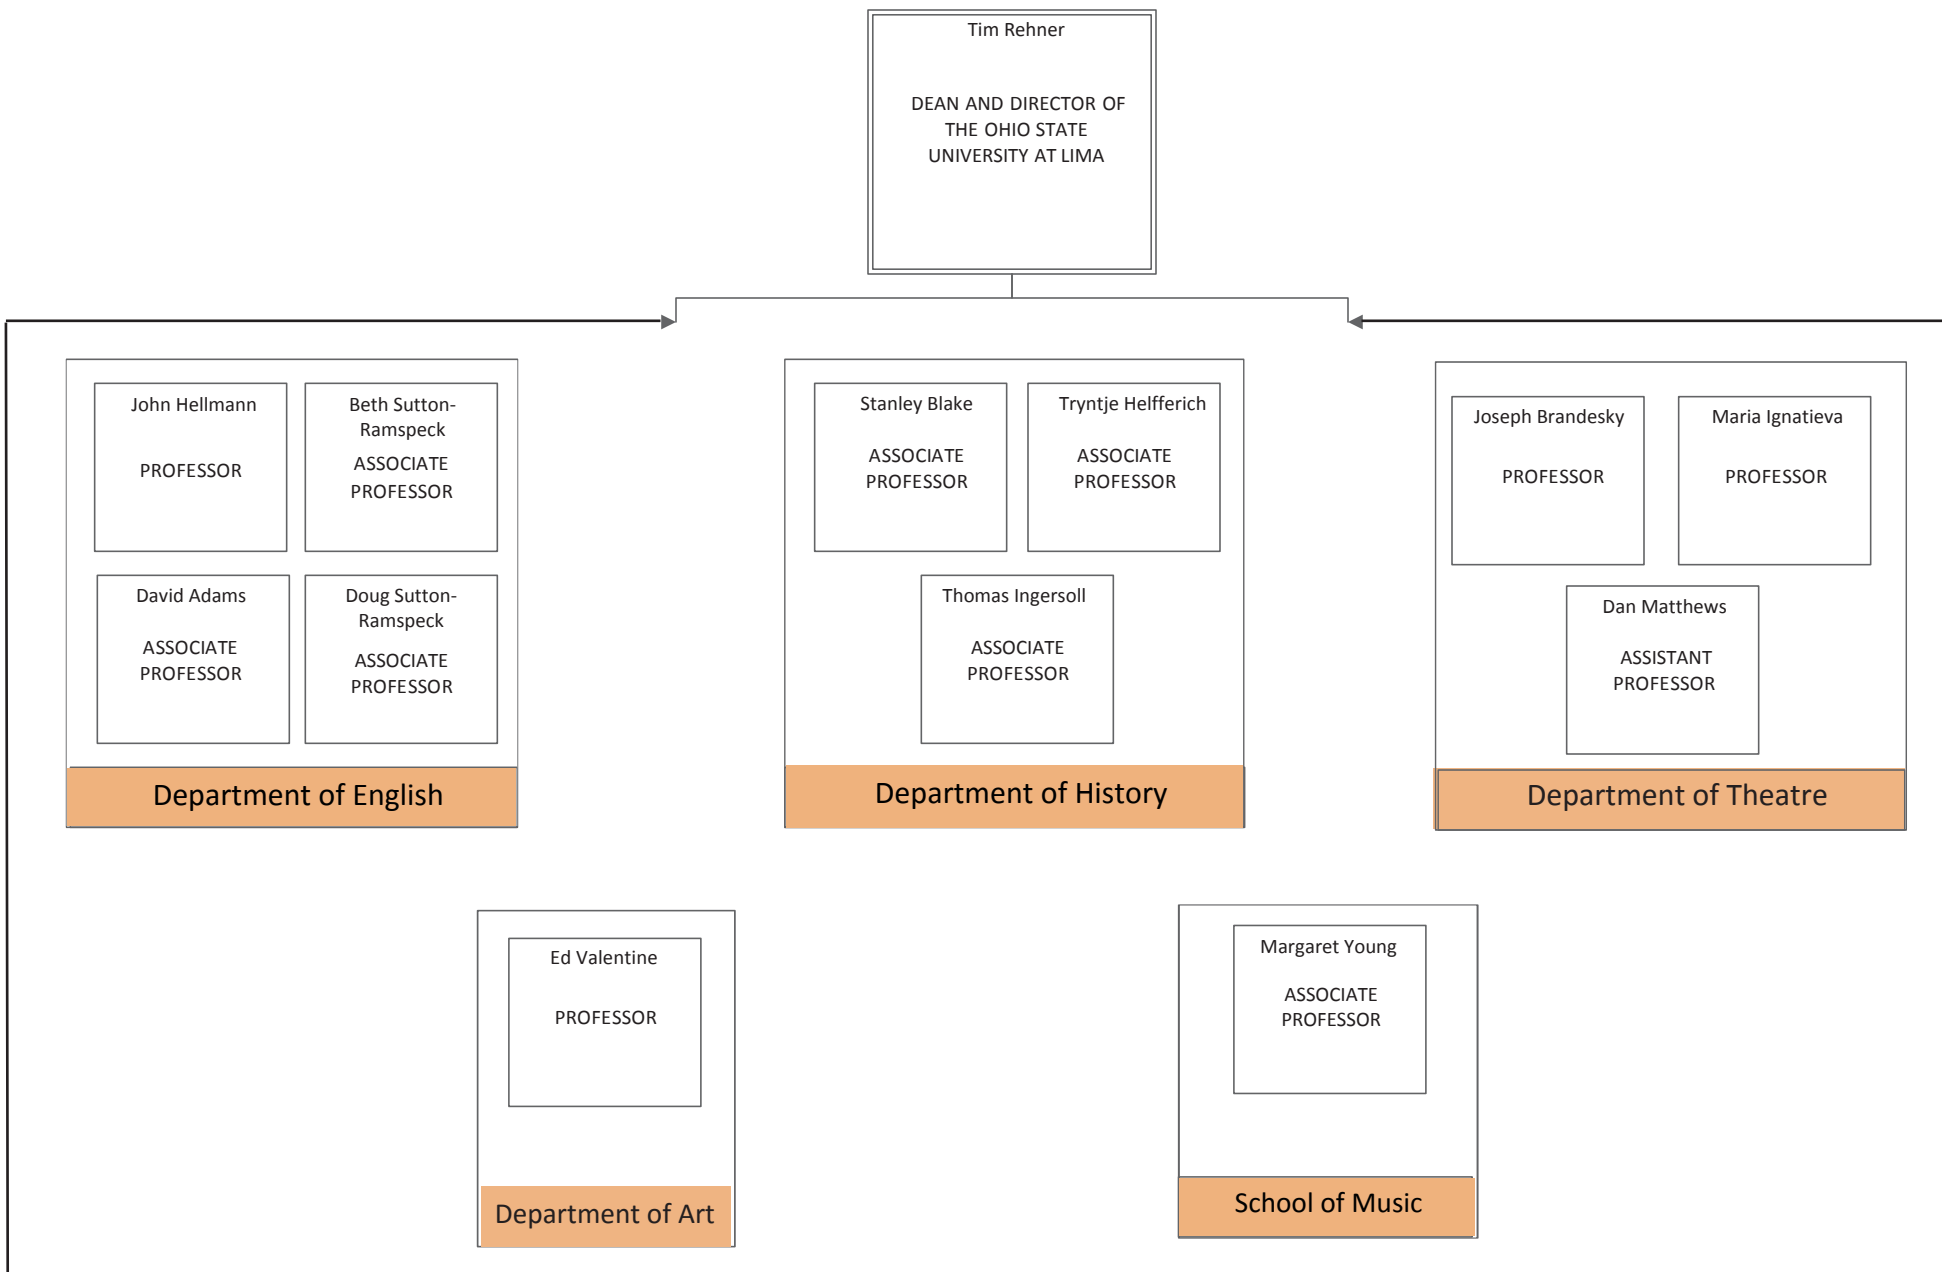

All tenured and tenure track faculty report to the Dean/Director.